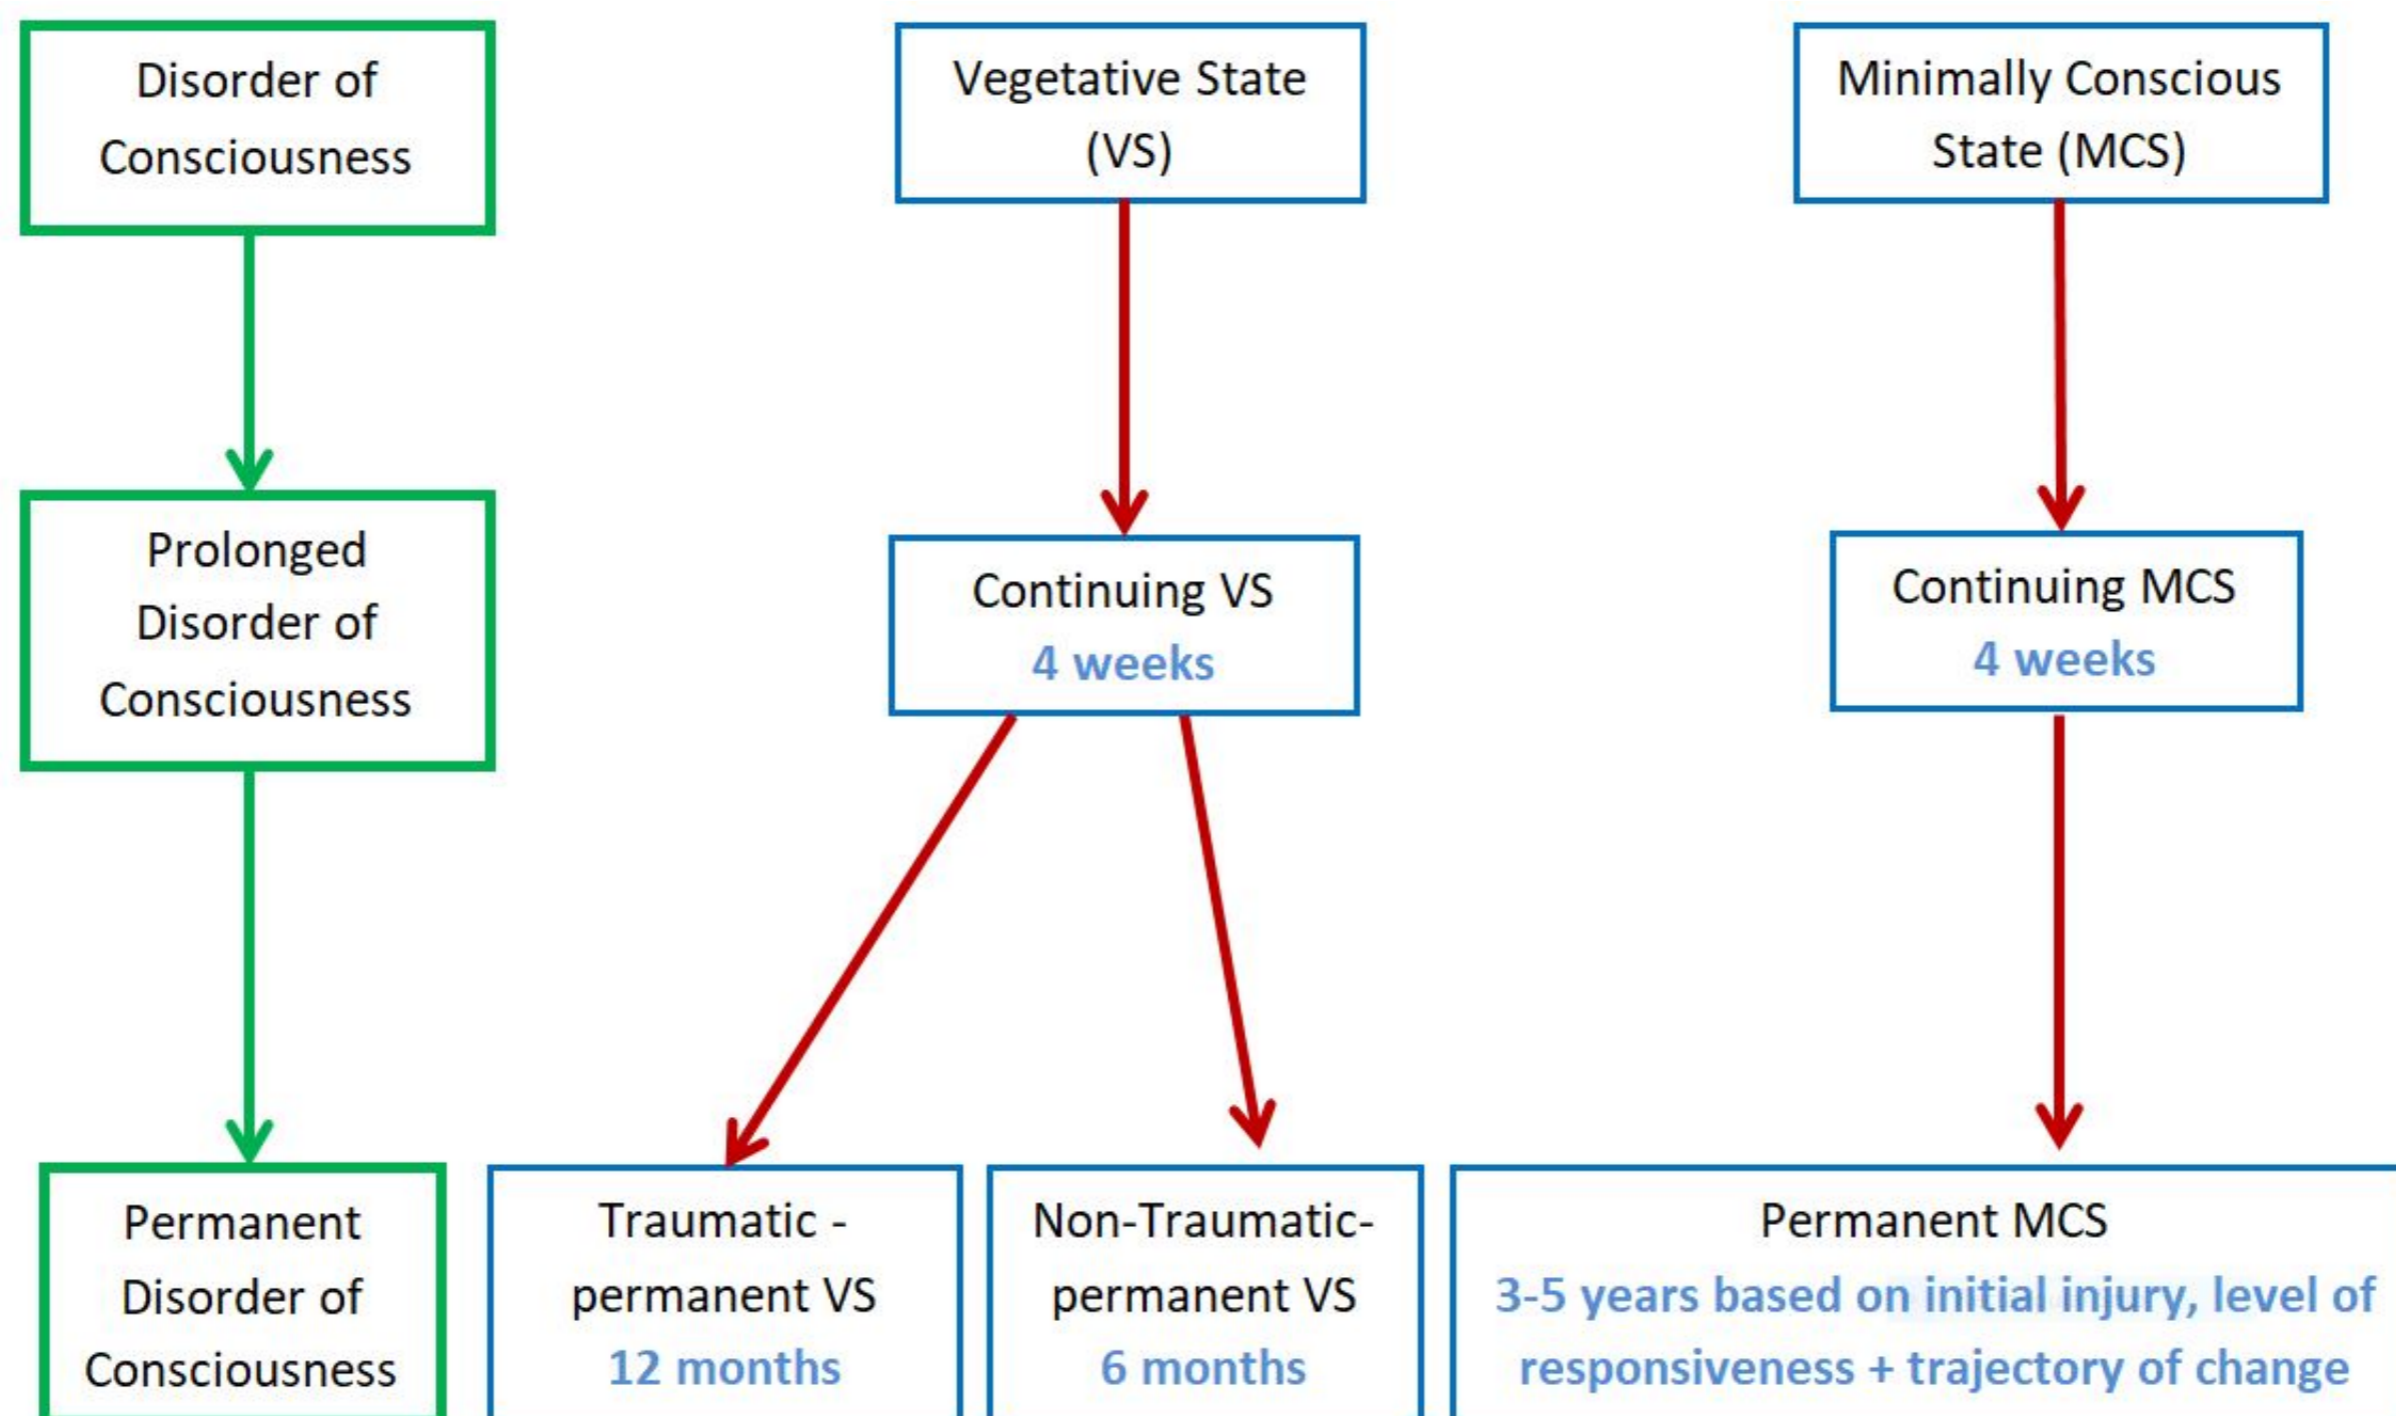

DOWNLOAD

[Weed Leaf Wallpaper Posted By Sarah Cunningham](#)

[Weed Leaf Wallpaper Posted By Sarah Cunningham](#)

DOWNLOAD

Breast Cancer Treatment: Basics for the Primary Care Provider, Sarah Hirsh, MD ... Effects of oral, smoked, and vaporized cannabis on endocrine pathways related to ... Marianna LaNoue, Alexandra Gentsch, Amy Cunningham, Geoffrey Mills, ... success for children from low socioeconomic backgrounds, Jacqueline Bruce, ...

by AJ Jhala - 2021 — Since the discovery of 2,4-D for broadleaf weed control in the early 1940s (Peterson et al. ... The introduction in 1990 of the POST selective canola herbicide ... especially rice cultivars from japonica backgrounds, pollen-mediated gene flow ... Barber, LT, Butts, TR, Cunningham, K, Selden, G, Norsworthy, JK, Advances in Cannabis and Hemp Analysis (#7) ... the chemical analysis of this very complex plant continues to be a challenge. ... Organizers: Champagne, PascaleCunningham, MichaelGenzer, JanLi, Pei (Pauline)Tilton, RobertRojas, Orlando ... AdrianDeslongchamps, GhislainFlynn, AlisonHansen, SarahMocerino, Mauro.. CRS posted 55 videos to CRS.gov during fiscal 2018, including ... race and vocational backgrounds. They also assisted offices in ... an Attorney General memorandum on federal marijuana ... Agriculture Appropriations: Animal and Plant Health, by ... Shannon S. Loane, Sarah W. Caldwell and Abigail R. ... Cunningham. 8 p.